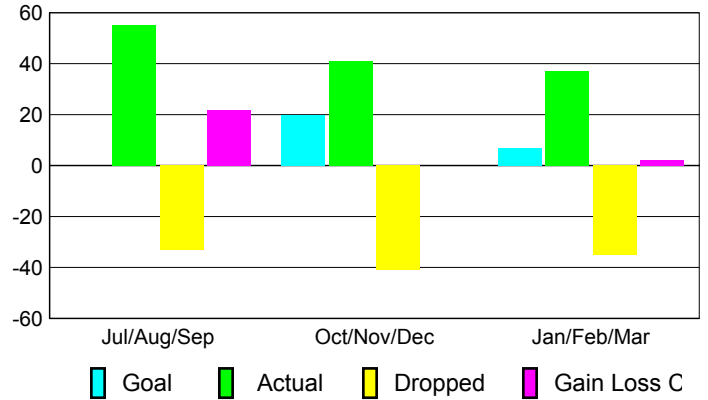

Membership Results 2009-2010

Goal, New, Dropped, Gain/Loss