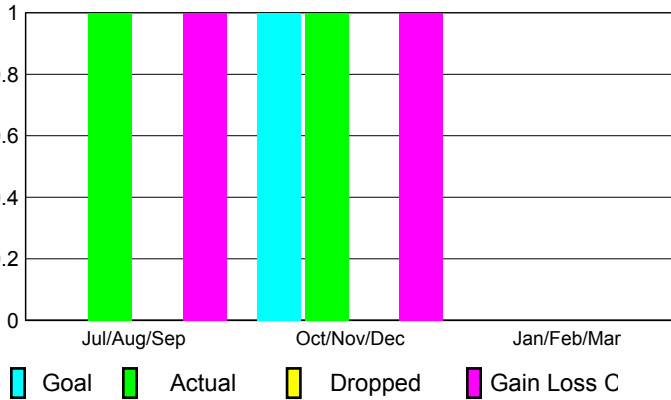

2009-2010 GMT Quarterly Report for District (or Undistricted) **District 103CW**

GMT: **JACQUES 'JACK' VERBEKE**

Location: **FRANCE**

GMT CA: **4**

CLUBS

Club Results 2009-2010				

Clubs 2008-2009				

Month	New Club Goal	Actual New Clubs	Actual Dropped Clubs	Gain/Loss of Clubs	Gain/Loss of Clubs
Jul/Aug/Sep	0	1	0	1	0
Oct/Nov/Dec	1	1	0	1	0
Jan/Feb/Mar	0	0	0	0	0
Totals	1	2	0	2	0

Club Results 2009-2010

Goal, New, Dropped, Gain/Loss