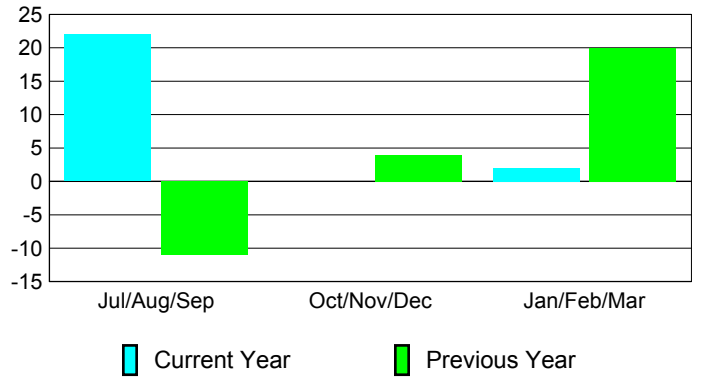

Membership Results 2009-2010				
---------------------------------	--	--	--	--

Membership 2008-2009				
-------------------------	--	--	--	--

Month	Net Memb Goal	Actual New Memb	Actual Dropped Memb	Gain/Loss of Memb	Gain/Loss of Memb
Jul/Aug/Sep	0	55	-33	22	-11
Oct/Nov/Dec	20	41	-41	0	4
Jan/Feb/Mar	7	37	-35	2	20
Totals	27	133	-109	24	13

Membership Results 2009-2010

Goal, New, Dropped, Gain/Loss

Comparison of Membership Gain/Loss

Current Year Compared to the Previous Year

Gender Comparison 2009-2010